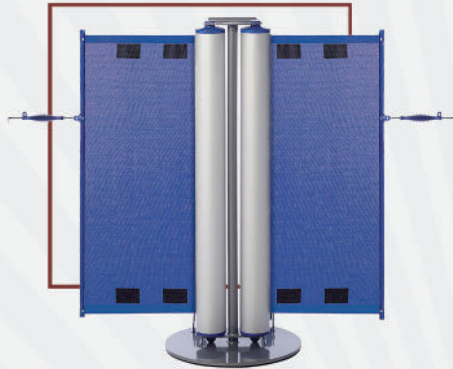

A dual unit comprised of two banners that has a wingspan of up to 28 feet. Perfect for wide aisles. Can be rolled wherever needed.

- Restrict access, block aisles and cordon off areas
- Fully retractable banner
- Highly visible, durable orange and blue mesh fabric
- Bold safety messaging in English and Spanish
- 14-feet of coverage (single) or 28 feet of coverage (double)
- Heavy-duty hook
- Banners swivel to a 90-degree angle in either direction
- Ergonomic mobile design

RACKING OPTIONS

ZONEPRO® FIXED UNIT

Can be permanently attached to any standard racking. 14 feet of coverage.

- The ability to quickly set up, take down and store your unit
- An unobtrusive, 4-inch-wide aluminum canister
- Break-away bracket on fixed unit protects unit from impact damage
- Fully customized options are also available
- If no connection area exists, we sell freestanding attachment stands